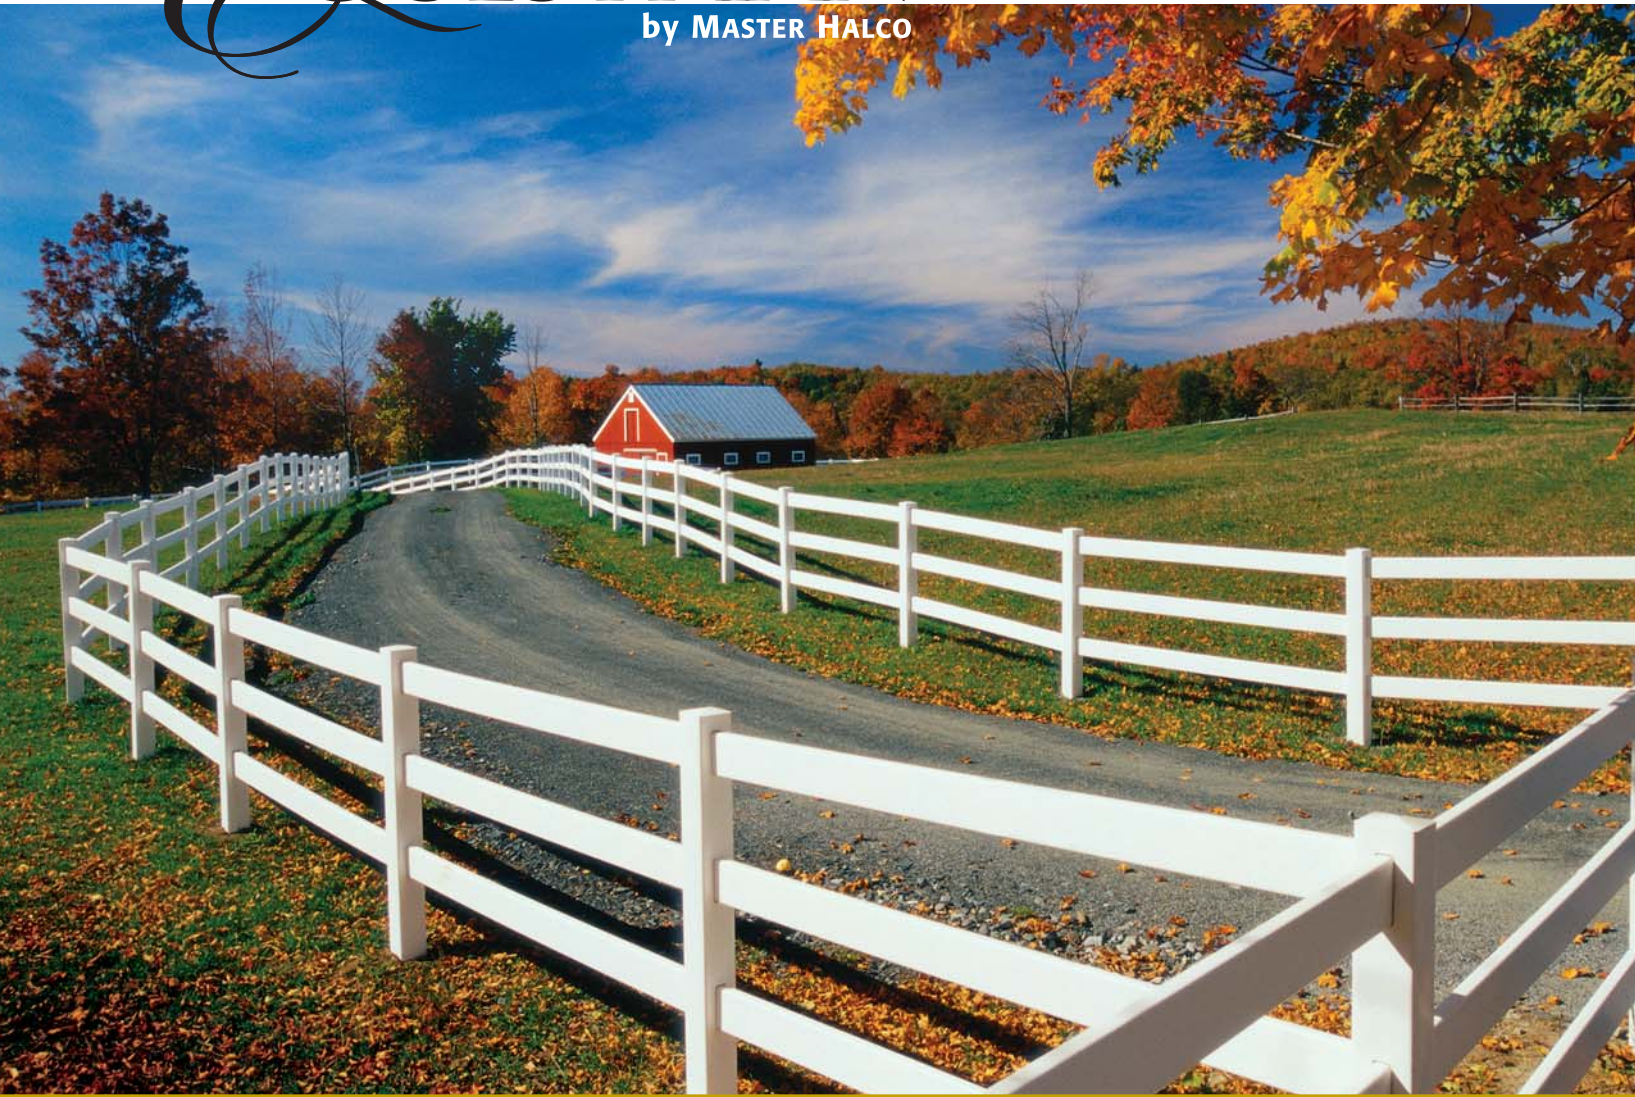

THE PERFORMANCE COLLECTION

EQUESTRIAN[™]
by MASTER HALCO

THE PERFORMANCE COLLECTION

Protection, beauty and endurance come together.

Perfect for ranches, fields and farms...or even if you just seek a rural appearance to your property borders. Master Halco Equestrian™ systems are designed to withstand the rigors of rural life. With long-term expenses being considerably less than traditional wooden fence, you can rest assured that our ranch rail style fences deliver years of trouble free ownership.

The clean lines of a gentle, rolling ranch rail fence are the hallmark of rural America. This style of fencing is an excellent way to mark out your property boundaries without marring the natural beauty of the environment.

Available in 2 rail, 3 rail and 4 rail

- 1 1/2" x 5 1/2" rails
- Posts 5"x5", installed as 8' on center.
- Gates available from 4' to 10' in width.

Low maintenance luxury at a great price

Once installed, a Master Halco Equestrian fence system provides a lifetime of lasting beauty and function. Not only will the product not require painting, it will not flake, peel, discolor, blister or fall prey to insect damage. Furthermore, animal safety is enhanced since this is not a material that horses or livestock will crib or chew on.